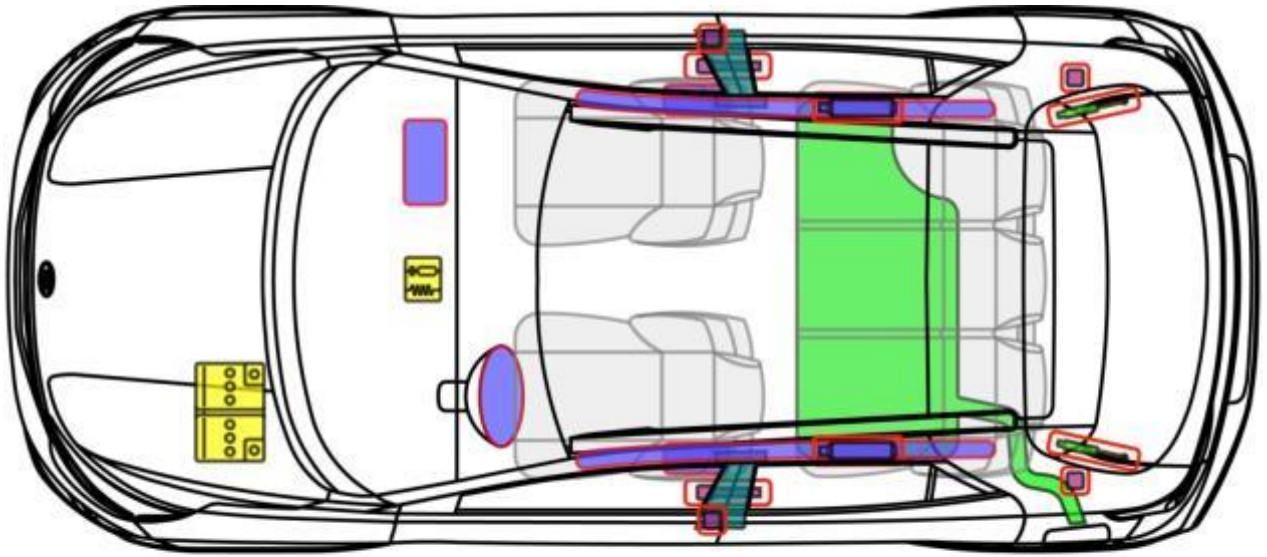

Stonic (YB-CUV)

5-dr, from 2017

Legend

	Airbag		Reinforcement		SRS control unit
	Stored gas inflator		Pedestrian protection system		12 V Battery
	Seatbelt pretensioner		Cylinder		Fuel tank

Stonic