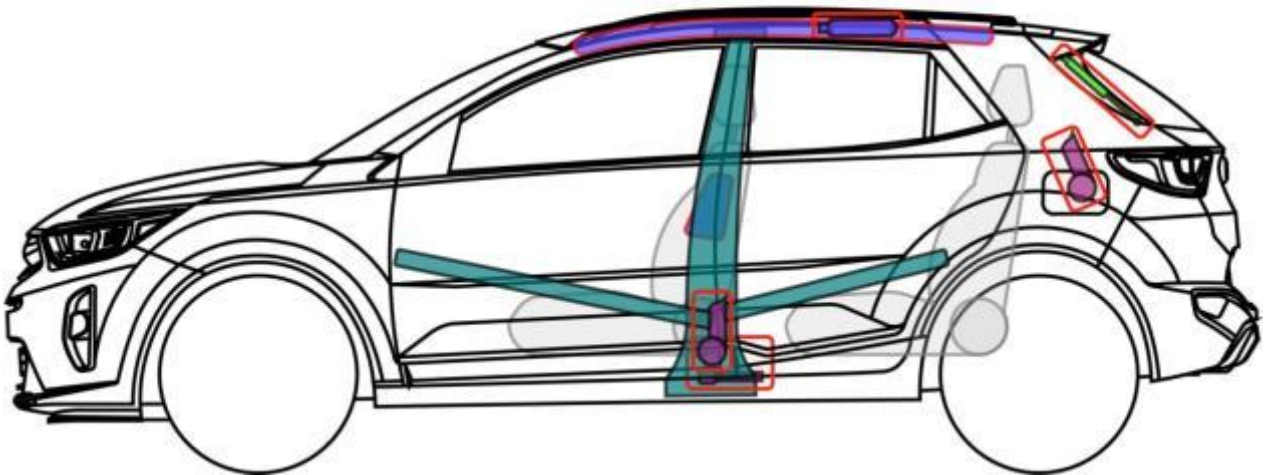

Stonic (YB-CUV)

5-dr, from 2017

Legend

	Airbag		Reinforcement		SRS control unit
	Stored gas inflator		Pedestrian protection system		12 V Battery
	Seatbelt pretensioner		Cylinder		Fuel tank

Stonic