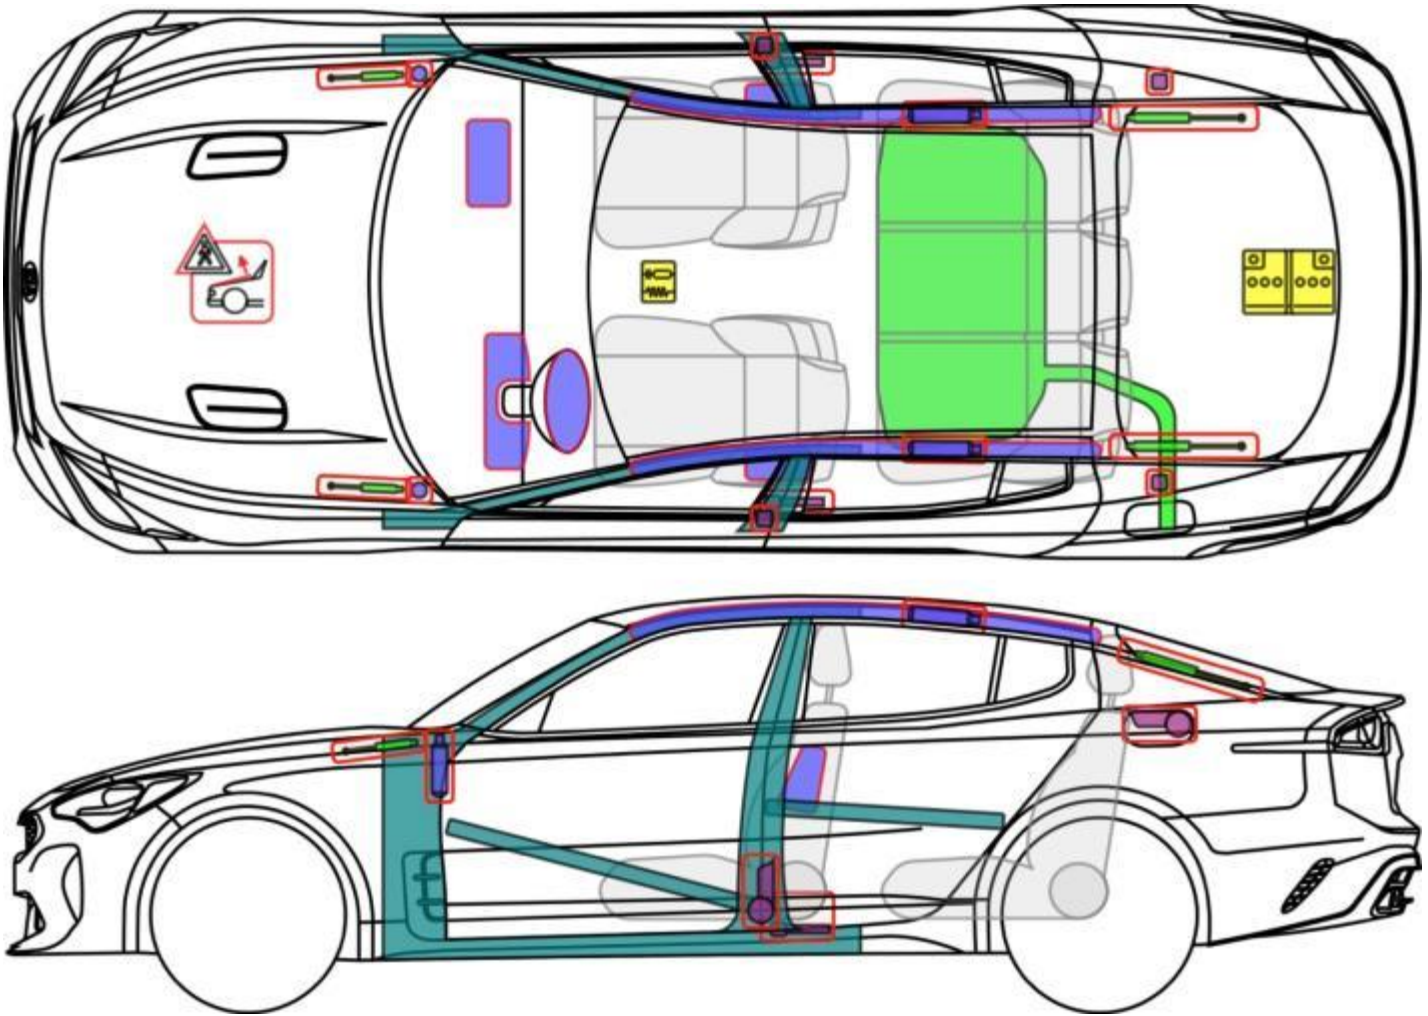

# Stinger (CK)

from 2017

## Legend

	Airbag		Reinforcement		SRS control unit
	Stored gas inflator		Pedestrian protection system		12 V Battery
	Seatbelt pretensioner		Cylinder		Fuel tank

Stinger